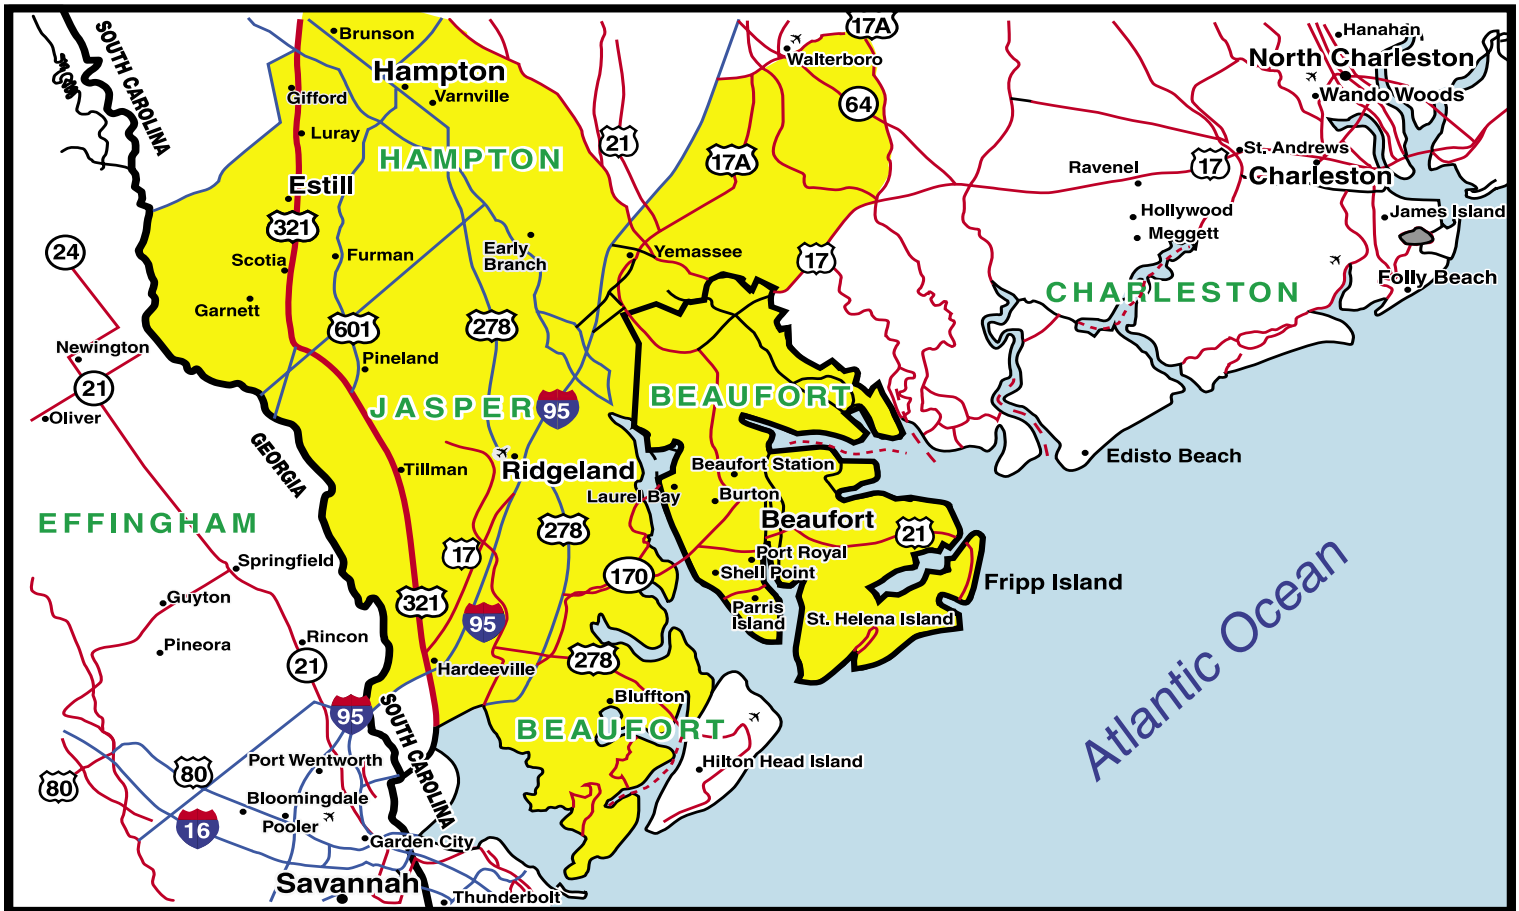

# The Lowcountry Phone Directory Distribution Map

## BEAUFORT • HAMPTON • JASPER

### POPULATION

**163,000**

### SQUARE MILES

**850**