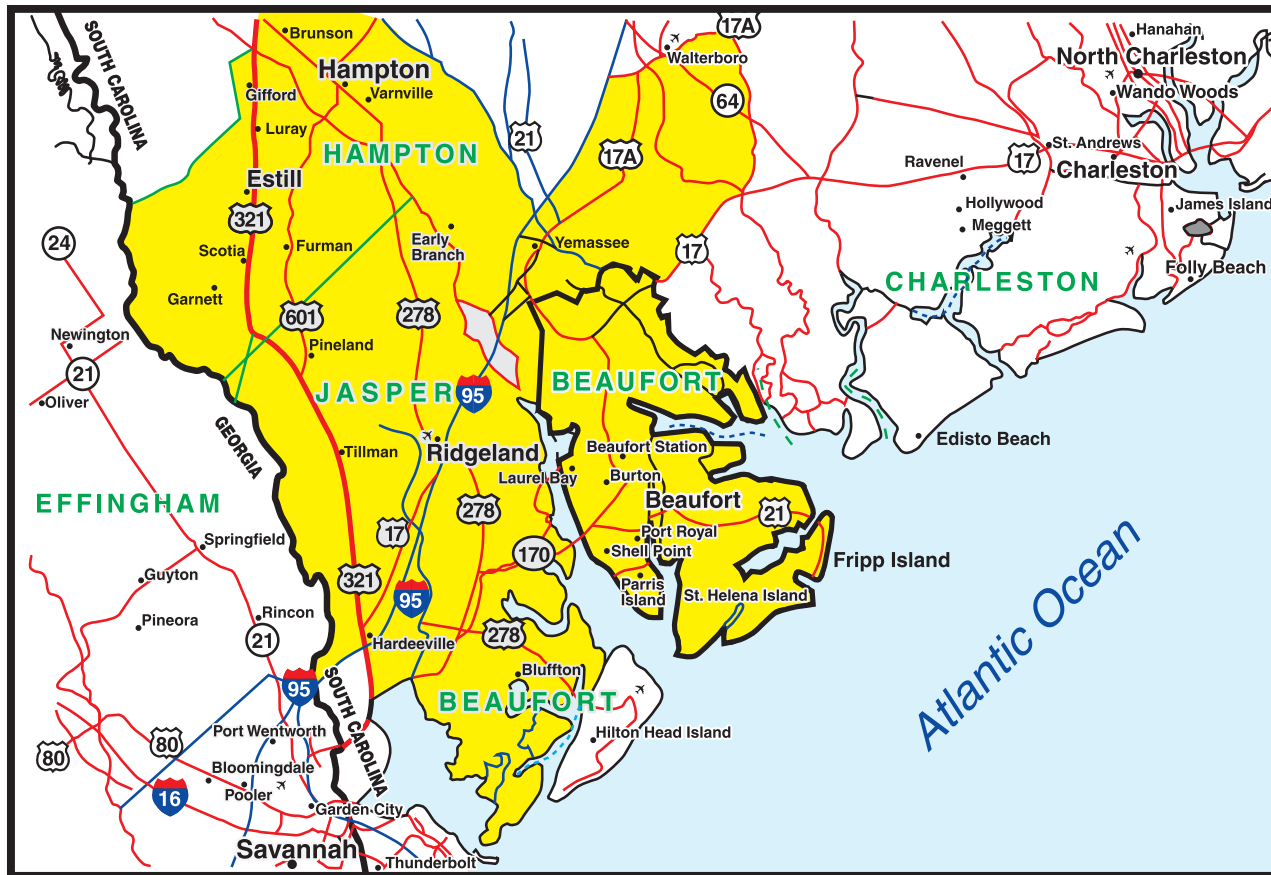

THE LOWCOUNTRY PHONE DIRECTORY DISTRIBUTION MAP

BEAUFORT • HAMPTON • JASPER

POPULATION

163,000

CIRCULATION

94,000

SQUARE MILES

850

COMMUNICATION PUBLISHING COMPANY COVERAGE AREA

*Beaufort • Beaufort MCAS • Bluffton • Burton • Brunson
Early Branch • Estill • Hampton • Hardeeville • Laurel Bay
Lowcountry • Okatie • Parris Island • Port Royal • Ridgeland
Shell Point • St. Helena Island • Sun City • Yemassee*